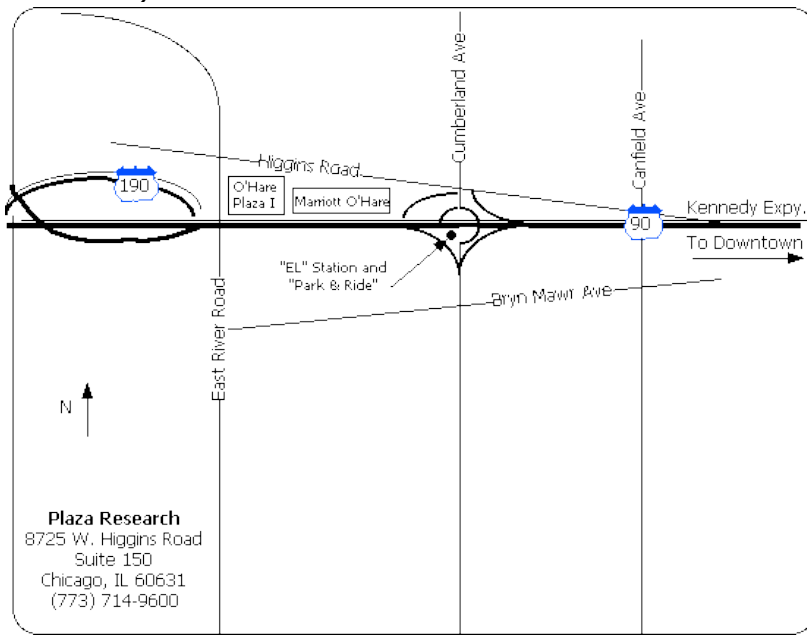

Directions from the South

Take 294 North to I-90 East
Take I-90 East to Cumberland North
Turn right at light onto Cumberland
Take Cumberland to Higgins (1st light) and turn left
Go west to the 1st light (Marriott will be on the left)
Make a left into O'Hare Plaza

Directions from the East (from Downtown)

Take I-90 West to Cumberland North
Cumberland exit onto Higgins at Stop Sign. Turn left.
Go West to the 2nd light (Marriott will be on the left)
Make a left into O'Hare Plaza

Directions from the West AND O'Hare Airport

Take I-90 East to Cumberland North
Turn right
Take Cumberland to Higgins (1st light) and turn left.
Go West to the 1st light (Marriott will be on the left)
Make a left into O'Hare Plaza

Public CTA Blue Line

Take the CTA Train to the Cumberland Station. Walk across the expressway on the pedestrian bridge to the bank parking lot. On your left (northwest) walk through the Marriott parking lot to O'Hare Plaza (immediately west of O'Hare Plaza). There is a crosswalk from Marriott to O'Hare Plaza. Enter through the 2 story parking garage.