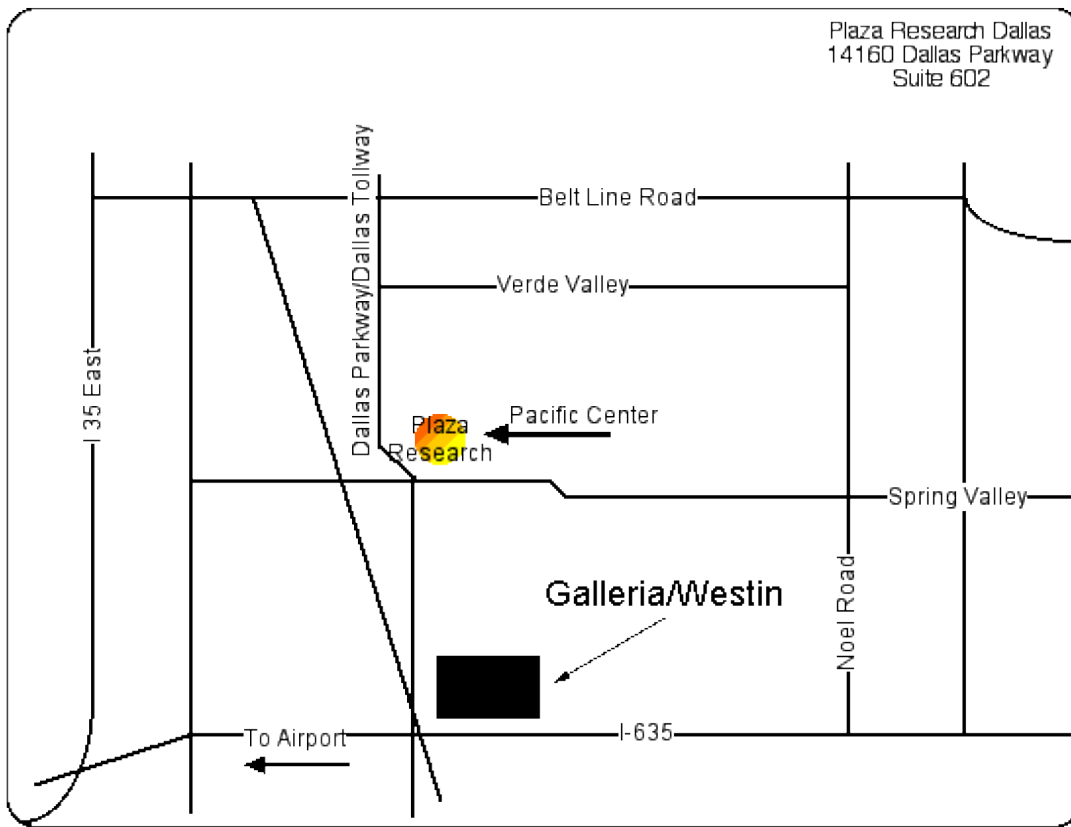

TO DFW AIRPORT

After exiting the parking lot, make a U-TURN at the first light (Verde Valley). Follow signs to I-635 West.
Continue following signs to the airport.