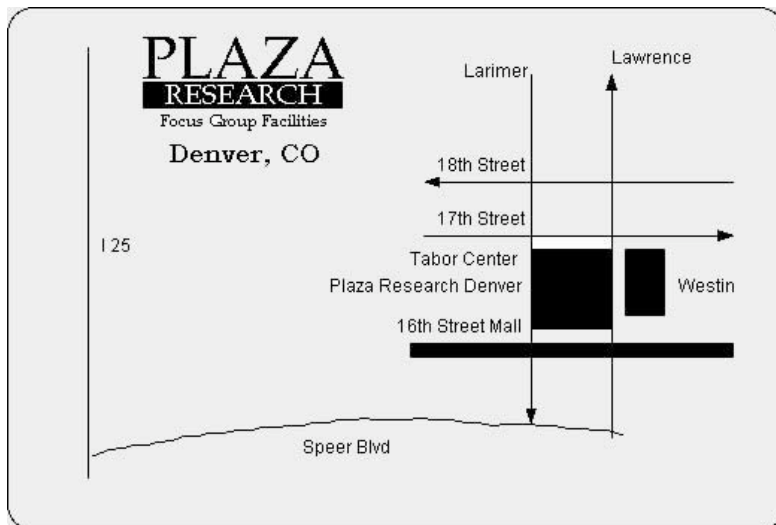

Hyatt Regency Denver

1750 Welton Street
(303)295-1234
(800)358-5593

Go left out of the parking lot onto 18th Street. Proceed 7 blocks, then turn left on
Larimer. Follow directions from above.

Brown Palace Hotel

321 17th Street
Denver, Co 80202
(303)297-3111

Directions same as from Marriott.

Plaza Research Denver Driving Directions

FROM DENVER INTERNATIONAL AIRPORT

Take Pena Boulevard to I-70 West.
I-70 West to I-25 South (Colorado Springs Exit).
I-25 South to Speer Blvd. South Exit.
Speer Blvd. to Lawrence St; Left onto Lawrence St.
Lawrence St. to 18th St.; Left onto 18th St.
One block to Larimer St.; Left onto Larimer St.
Take Larimer St. one block and cross over 17th St.

On your immediate left is the entrance to the Tabor Center Parking Garage.
We recommend parking on “C” or “D” Level.

** Notice elevators to office towers are to the right after entering parking ramp.

** Take the office tower elevators to the first floor. If you are arriving before 7am or after 6:30pm you need to check in with the guard at the security desk before proceeding to the 2nd set of elevators...then take the second set of elevators (2-19 Floors) to the 8th floor. Plaza Research is located in Suite 800.

All the hotels in the downtown area are within walking distance and there is a shuttle bus that goes up and down the mall (16th Street).

Plaza Research Denver
1200 17th Street | Suite 800
Denver, CO 80202
(303) 572-6900