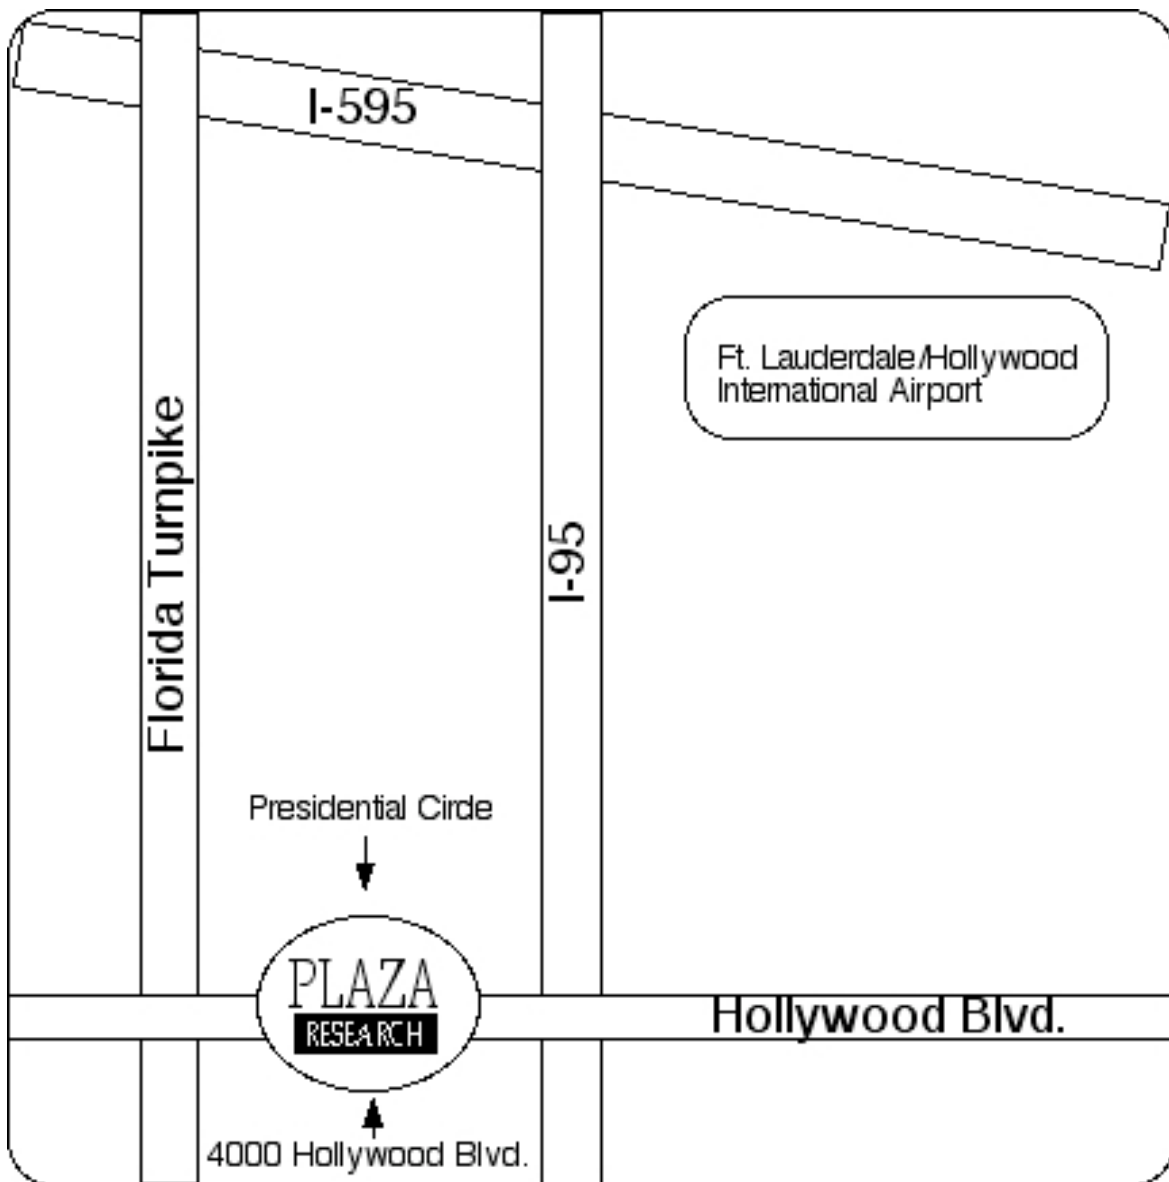

Plaza Research Ft. Lauderdale
4000 Hollywood Blvd | Suite 200N
Hollywood, FL 33021
(954) 963-7600