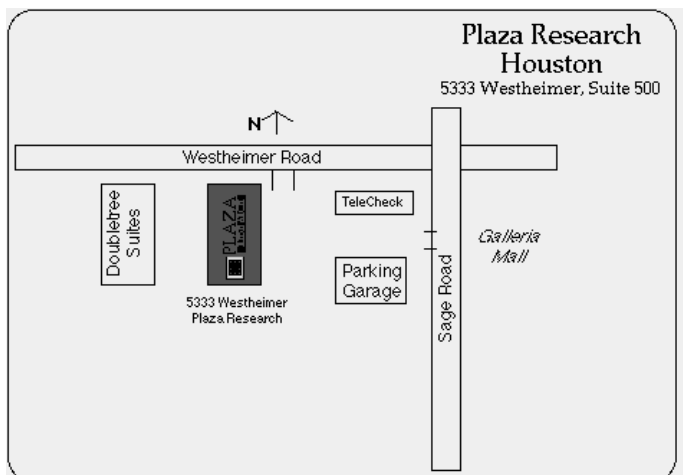

Head to the 610 Loop going North

Stay in the outer right lane as you will be exiting Westheimer immediately upon getting onto the 610 Loop

At the first light, turn Left on Westheimer

Go 3 blocks to Sage, get in the left turn lane

Take a left at Sage and immediately get into the right lane

Turn right into the 5333 Westheimer Building parking lot.

Plaza Research is in Suite 500 (5th floor of the brown glass building)

Building hours are from 7am to 6pm so if you arrive before or after those hours, pick up the phone outside at the front doors and say you are with Plaza Research