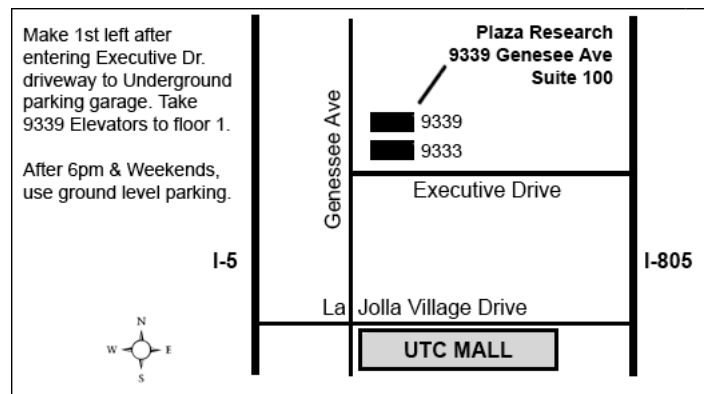

Turn right onto Genesee Avenue.

Two blocks to Executive Drive: Right onto Executive Drive.

Turn left into the Genesee Executive Plaza driveway.

On your immediate left is the entrance to the Parking Garage.

Directions from Hwy 15 (North or South)

Hwy 15 to the Miramar Road exit.

Exit west onto Miramar Road.

Miramar Road turns into La Jolla Village Drive

Turn right onto Genesee Avenue.

Two blocks to Executive Drive: Right onto Executive Drive.

Turn left into the Genesee Executive Plaza driveway.

On your immediate left from Executive Dr.
is the entrance to the Parking Garage.

Parking Instructions:

BEFORE 6PM please park in the parking garage located by the 9339 elevators. Take the 9339 office tower elevators to the first floor. Plaza Research is located in Suite 100. AFTER 6PM, please park on the ground level driveway (after entering the entrance from Executive Dr., proceed straight to the end of the lot). Our office is located behind the sets of double glass doors.