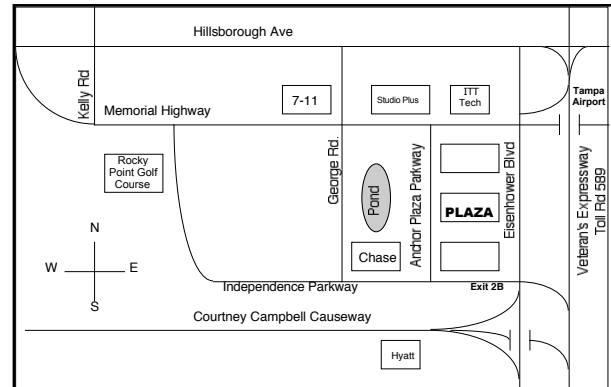

Tampa Marriott Westshore

1001 N. Westshore Blvd.
Tampa, FL 33607
813-287-2555
813-287-0561 (FAX)
Plaza Rate: \$169.00
10 minutes to facility

Turn out of Marriott lot head north on N Westshore Blvd towards W Laurel Street
Turn right at W. Spruce St., Make a U-turn at N. Westshore Blvd.
At the fork in the road, veer right following the signs for SR-60 W /Courtney Campbell Causeway/SR 589 Veterans Expressway North
Continue past the airport exit & SR - 60/Courtney Campbell Causeway exit
Merge into the left-hand lane (after the light) for Exit 2B - Independence Parkway
Exit 2B - Independence Parkway will be a left hand exit consisting of two lanes
Stay in the right hand lane as you are exiting After you go under the overpass,
make an immediate right onto Anchor Plaza Parkway
Plaza Research will be the second building (called Fountain Square Center) on the right

****RATES ARE SUBJECT TO CHANGE****

From Tampa International Airport:

Follow signs for airport exit
 Head towards Hwy 60 West
 Follow signs for Hwy 589/Veteran's Expy
 Take Exit 3 - Memorial Highway/ Eisenhower Blvd
 Stay in the left hand lane as you are exiting
 After you go under the overpass, make the next left
 from the left turn lane onto Anchor Plaza Parkway
 Plaza Research will be the second building
 (called Fountain Square Centre) on the left